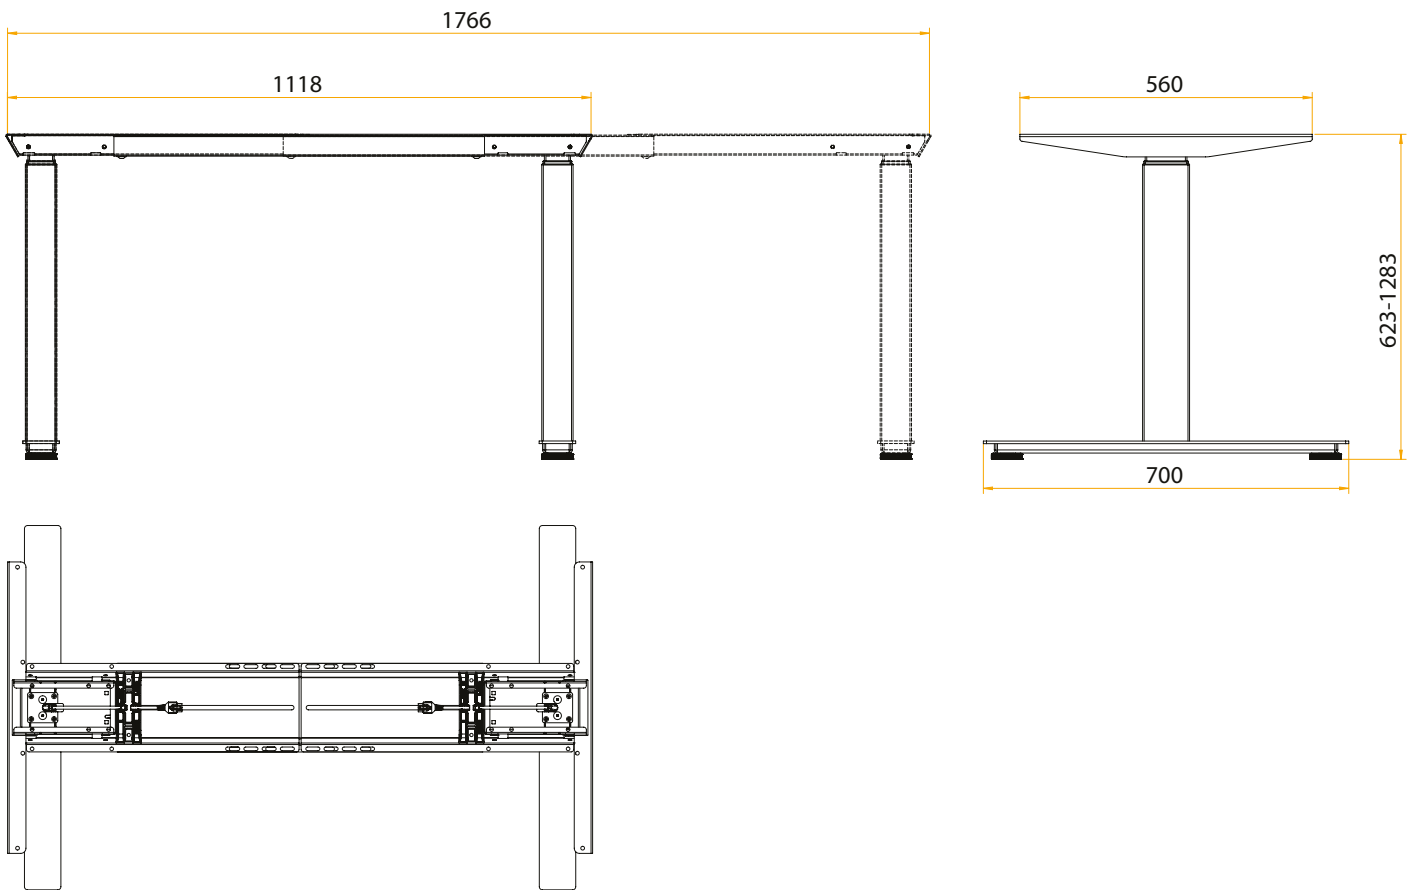

OPTIMUS Program 2-leg Frame

Made to measure.

DESCRIPTION

The OPTIMUS Frame 2-leg Version with DC-technology can be whatever you want it to be - built for ultimate modularity and convenience for OEMs. With plug and play technology and bulk packaging as standard, you'll be ready to create legendary products in no time. Choose the perfect LOGICleg design and foot style, in standard or custom colors. Choose the perfect hand control. Press the button and go OPTIMUS!

TECHNICAL DATA

Frame size	1118 mm - 1766 mm
Travel range (without tabletop)	623 mm (± 5 mm) - 1283 mm (± 5 mm)
Stroke	660 mm
Adjustment speed max	up to 60 mm/sec (with reduced load)
Lifting capacity (without tabletop)	up to 120 kg equally loaded
Input rating with SN2G	230 V / 50 - 60 Hz / 2 A
Duty cycle	1 min. ON / 9 min. OFF
Weight (frame only)	± 7.4 kg
Weight (complete system)	≤ 28.5 kg
Noise level	Low noise level
Available colors	Black (non-)structured / White (non-)structured / Silver (non-)structured