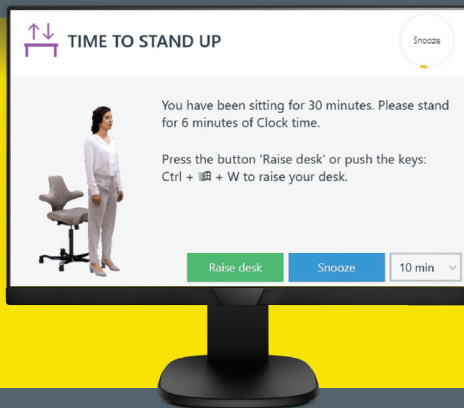

Upgrade your LOGIClink with WORK & MOVE software

Download your
free 1 year WORK &
MOVE license here

<https://www.workandmove.com/logicdata>