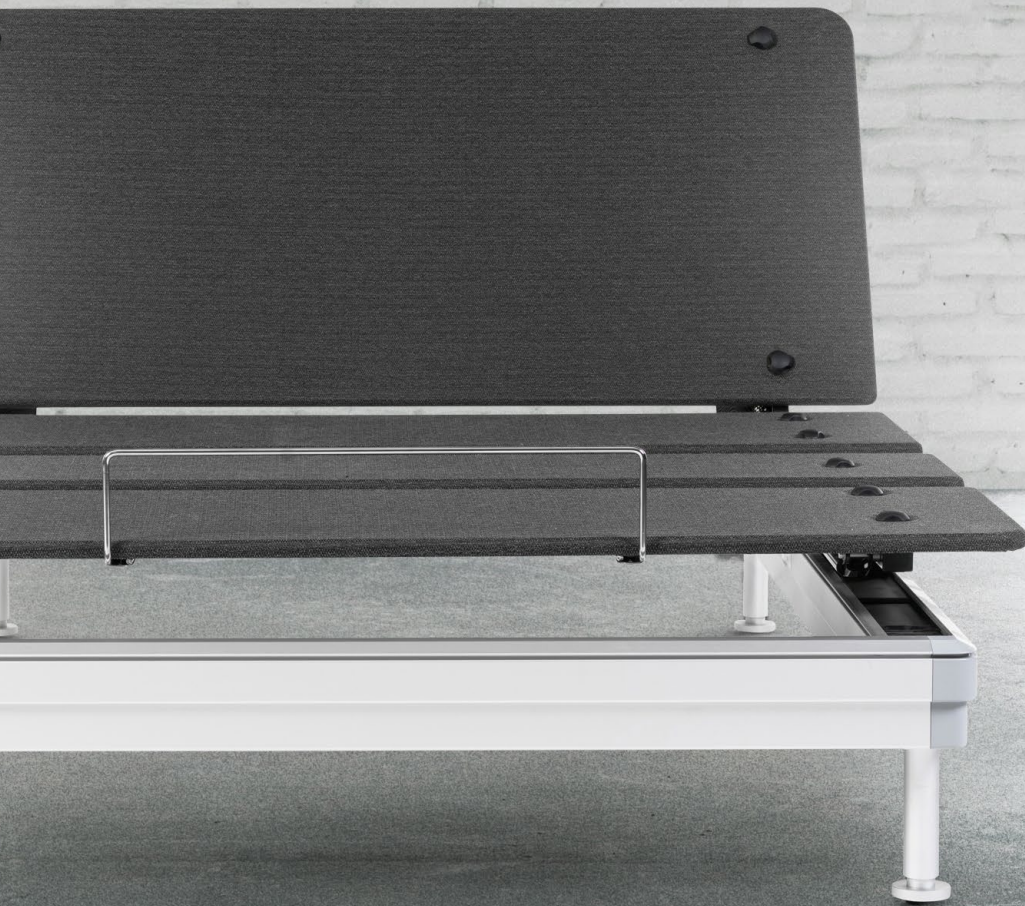

The SILVERstandard

by LOGICDATA

THE NEW STANDARD FOR ADJUSTABLES

The SILVERstandard is the only UPS/FedEx-shippable adjustable base with nightstand reach. It unifies innovation, functionality, and design in a single system.

FEATURES

- Head Up & Foot Up
- Nightstand reach
- Wireless Remote Control with Child Lock
- Control via Bluetooth with SILVERmotion App
- Pre-defined Memory Positions:
 - Anti-snore and Zero-gravity
- 700 lbs. maximum weight limit
- UPS/FedEx-shippable
- From box to bed in 15 minutes
- Wireless Sync of two Twin XL bases for Split King
- Two USB ports
- Underbed light
- Free-fall design
- Emergency lowering
- 10-year limited warranty
- Vibration massage (optional)
- Available sizes: Twin XL, Queen, King, and Split King