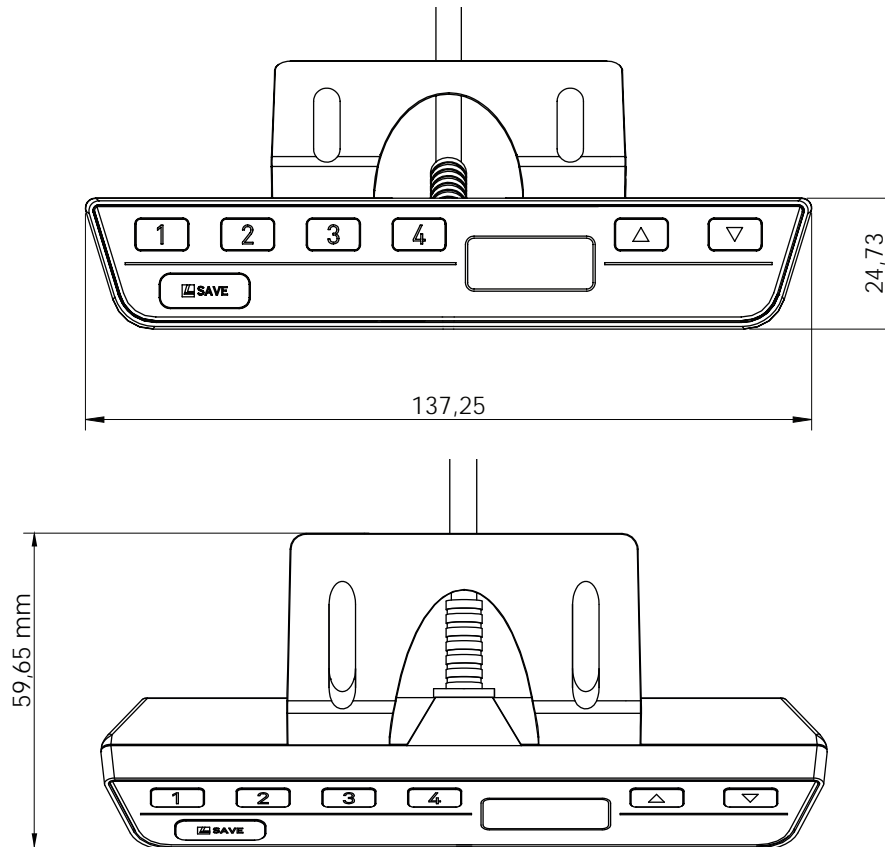

TECHNICAL DATA

Supply voltage	5 V DC $\pm$ 10%
Current Consumption (average)	75 mA
Cable length	1 800 mm
Dimensions (l x w x h)	59.65 mm x 137.25 mm x 24.73 mm (2.348 " x 5.404 " x 0.974 ")
Ambient conditions during operation	+5 °C to +40 °C at max. 68% relative air humidity (non-condensing), up to an altitude of 2,000 m.
Ambient conditions during transport and storage	-25 °C to +40 °C at max. 68% relative air humidity (non-condensing). +40 °C to +60 °C at max. 32% relative air humidity (non-condensing). Temperatures of more than 40 °C for periods not exceeding 10h. Product must be acclimatised to acceptable operating conditions before assembly. Contact LOGICDATA for exact specifications.
Compatibility	See Compatibility Table
Degree of protection (IEC 60529)	IP 20
Standards and regulations	EMC directive 2014/30/EU RoHS directive 2011/65/EU
Order Code	HSU-C-FL-y-z

..... Reserved, standard is blank
..... Customer Code, up to 3 characters, standard is "LD"