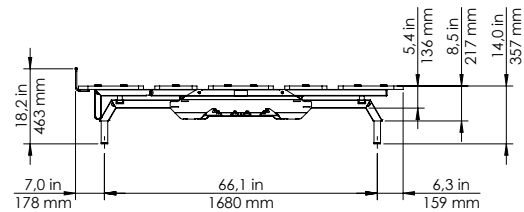

TECHNICAL DATA

Input voltage	100-240 VAC
Rated input current	2.2 A
Standby power consumption	1.8 W
Lifetime durability	7,500 cycles
Ambient conditions (operation)	+5 °C to +40 °C at max. 68% relative air humidity (non-condensing), up to an altitude of 2,000 m
Ambient conditions (transport/storage)	-25 °C to +40 °C at max. 68% relative air humidity (non-condensing). +40 °C to 60 °C at max. 32% relative air humidity (non-condensing). Temperatures of more than 40 °C for periods not exceeding 10h. Product must be acclimatised to acceptable operating conditions before assembly. Contact LOGICDATA for exact specifications
Max. load (including mattress)*	1000 lbs (454 kg)
Wireless working frequency	2,4 GHz
IP Protection (IEC 60529)	IP20
Applicable standards	RoHS 2011/65/EU | UL 962 | FCC CFR 47 Part 15 Subpart B/C | Dodd-Frank Wall Street Reform and Consumer Protection Act
Immunity to ESD interference (EN 61000-6-2)	Conducted discharge: level 4 | 8kV Air discharge: level 4 | 15kV

* Max. Load may vary depending on Input Voltage