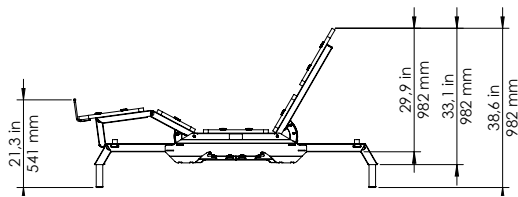

TECHNICAL DATA

Input voltage	100-240 VAC
Rated input current	2.2 A
Standby power consumption	1.8 W
Lifetime durability	7,500 cycles
Ambient conditions (operation)	+5 °C to +40 °C at max. 68% relative air humidity (non-condensing), up to an altitude of 2,000 m
Ambient conditions (transport/storage)	-25 °C to +40 °C at max. 68% relative air humidity (non-condensing). +40 °C to 60 °C at max. 32% relative air humidity (non-condensing). Temperatures of more than 40 °C for periods not exceeding 10h. Product must be acclimatised to acceptable operating conditions before assembly. Contact LOGICDATA for exact specifications
Max. load (including mattress)*	1000 lbs (454 kg)
Wireless working frequency	2,4 GHz
IP Protection (IEC 60529)	IP20
Applicable standards	RoHS 2011/65/EU | UL 962 | FCC CFR 47 Part 15 Subpart B/C | Dodd-Frank Wall Street Reform and Consumer Protection Act
Immunity to ESD interference (EN 61000-6-2)	Conducted discharge: level 4 | 8kV Air discharge: level 4 | 15kV

* Max. Load may vary depending on Input Voltage