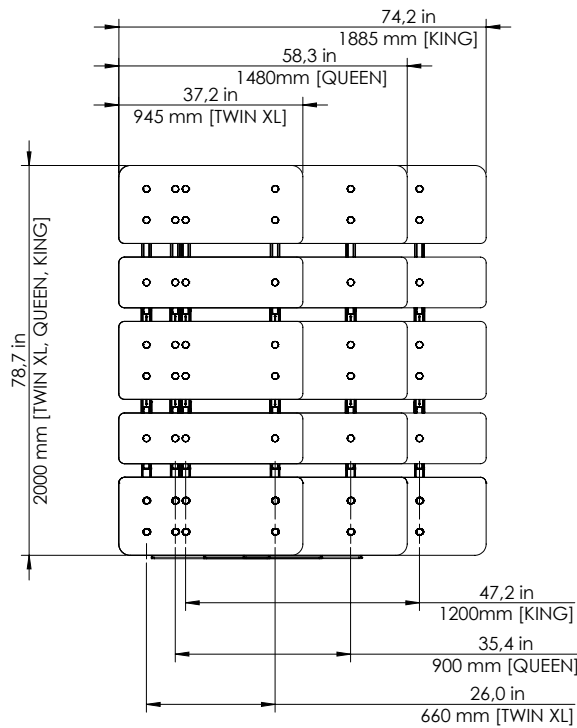

TECHNICAL DATA

Input voltage	100-240 VAC
Rated input current	2.2 A
Standby power consumption	1.8 W
Lifetime durability	7,500 cycles
Ambient conditions (operation)	+5 °C to +40 °C at max. 68% relative air humidity (non-condensing), up to an altitude of 2,000 m
Ambient conditions (transport/storage)	-25 °C to +40 °C at max. 68% relative air humidity (non-condensing). +40 °C to 60 °C at max. 32% relative air humidity (non-condensing). Temperatures of more than 40 °C for periods not exceeding 10h. Product must be acclimatised to acceptable operating conditions before assembly. Contact LOGICDATA for exact specifications
Max. load (including mattress)*	1000 lbs (454 kg)
Wireless working frequency	2,4 GHz
IP Protection (IEC 60529)	IP20
Applicable standards	RoHS 2011/65/EU | UL 962 | FCC CFR 47 Part 15 Subpart B/C | Dodd-Frank Wall Street Reform and Consumer Protection Act
Immunity to ESD interference (EN 61000-6-2)	Conducted discharge: level 4 | 8kV Air discharge: level 4 | 15kV

* Max. Load may vary depending on Input Voltage