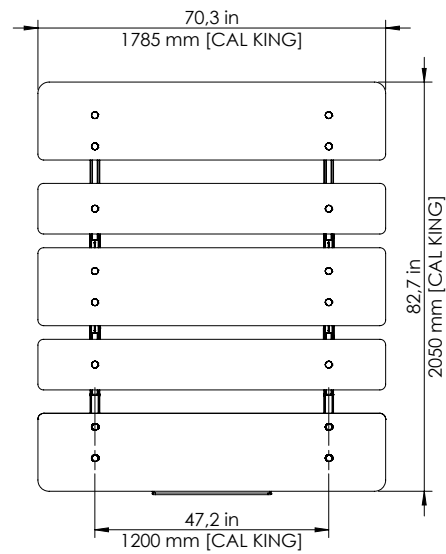

TECHNICAL DATA

Input voltage	100-240 VAC
Rated input current	2.2 A
Standby power consumption	1.8 W
Lifetime durability	7,500 cycles
Ambient conditions (operation)	+5 °C to +40 °C at max. 68% relative air humidity (non-condensing), up to an altitude of 2,000 m
Ambient conditions (transport/storage)	-25 °C to +40 °C at max. 68% relative air humidity (non-condensing). +40 °C to 60 °C at max. 32% relative air humidity (non-condensing). Temperatures of more than 40 °C for periods not exceeding 10h. Product must be acclimatised to acceptable operating conditions before assembly. Contact LOGICDATA for exact specifications
Max. load (including mattress)*	1000 lbs (454 kg)
Wireless working frequency	2,4 GHz
IP Protection (IEC 60529)	IP20
Applicable standards	RoHS 2011/65/EU | UL 962 | FCC CFR 47 Part 15 Subpart B/C | Dodd-Frank Wall Street Reform and Consumer Protection Act
Immunity to ESD interference (EN 61000-6-2)	Conducted discharge: level 4 | 8kV Air discharge: level 4 | 15kV

* Max. Load may vary depending on Input Voltage