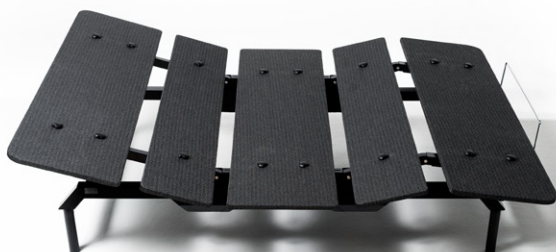

## DESCRIPTION

One Bed, One Package. The SILVERlite is the world's first adjustable base to be UPS/FedEx shippable in a single package with no oversize charges. Assembly is possible in in just 10 minutes: no tools needed!

Robust, intuitive, and stunningly designed, the SILVERlite offers a perfect blend of safety and comfort: the smooth Head Up and Foot Up motions, wireless compatibility, and pre-set Memory Positions seamlessly complement the 1,000 lbs. maximum weight limit, Child Lock, and free-fall design to create a dream bed without the sleepless nights.

## FEATURES

- Head Up & Foot Up
- Wireless Remote Control with Child Lock
- Pre-defined Memory Positions  
(Anti Snore & Zero Gravity)
- 1,000 lbs. maximum load
- UPS/FedEx-shippable
- Box to bed in 10 minutes
- Wireless Sync of two Twin XL bases  
for Split King
- Free-fall design
- Emergency lowering
- 10-year limited warranty
- Available sizes: Twin XL, Queen, King,  
California King, Split King