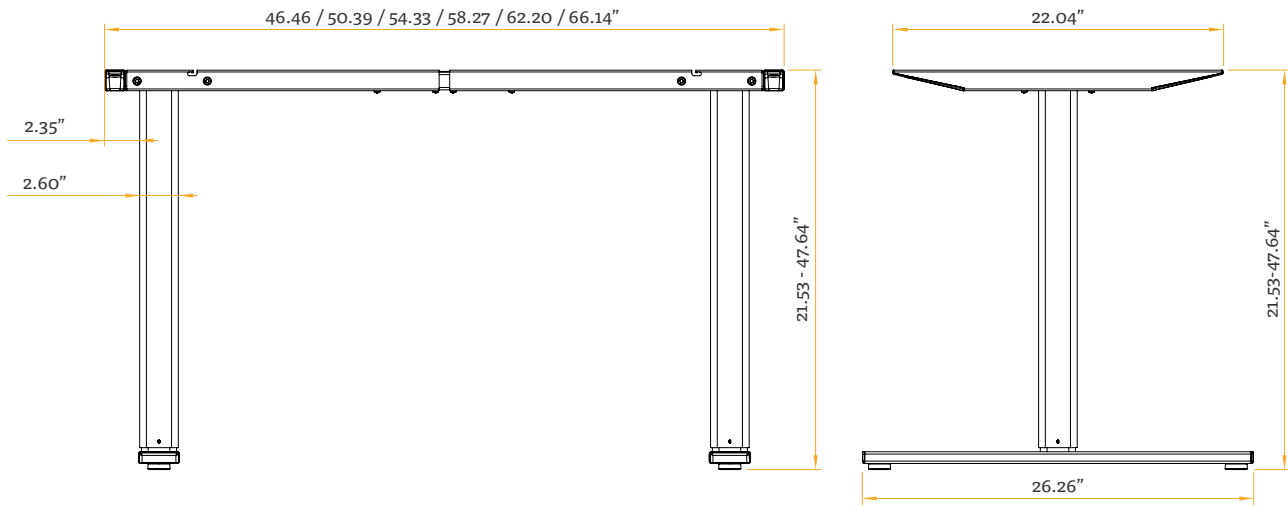

## FEATURES

- Sixfold width adjustable
- Unique leg shaping and design
- Clean, crisp design
- Intelligent system protection
- 2 integrated sensors
- Brushless motor technology
- Plug & play technology
- Simple & fast set up
- Compact & e-commerce designed packaging
- Made in EU

## TECHNICAL DATA

<b>Frame size</b>	46.46" - 66.14"
<b>Travel range (without tabletop)</b>	26.9" ( $\pm 0.5"$ ) - 45.9" ( $\pm 0.5"$ )
<b>Stroke</b>	19"
<b>Adjustment speed</b>	1.5"/s
<b>Lifting capacity (without tabletop)</b>	220.5 lbs
<b>Weight (frame only)</b>	51 lbs
<b>Weight (packaging)</b>	57 lbs
<b>Dimensions (packaging)</b>	44.9" x 7.5" x 8.9"
<b>Available colors</b>	White non-structured, Black non-structured, Silver non-structured
<b>Ambient conditions during transport and storage</b>	Temperature between -35°C and 85°C Temperature over 50°C only for periods not exceeding 72 h Maximum relative humidity between 95% and 5% (lower allowed)
<b>Ambient conditions during operation</b>	Temperature between 5°C and 40°C Maximum relative humidity between 95% and 68% (lower allowed)
<b>Certificates</b>	 (E529430)
<b>Applied standards</b>	UL962
<b>Order code</b>	Example: LOGICflex-F1-US-WHT-LDS-00 LOGICflex-Ao-BB-CCC-DDD-00