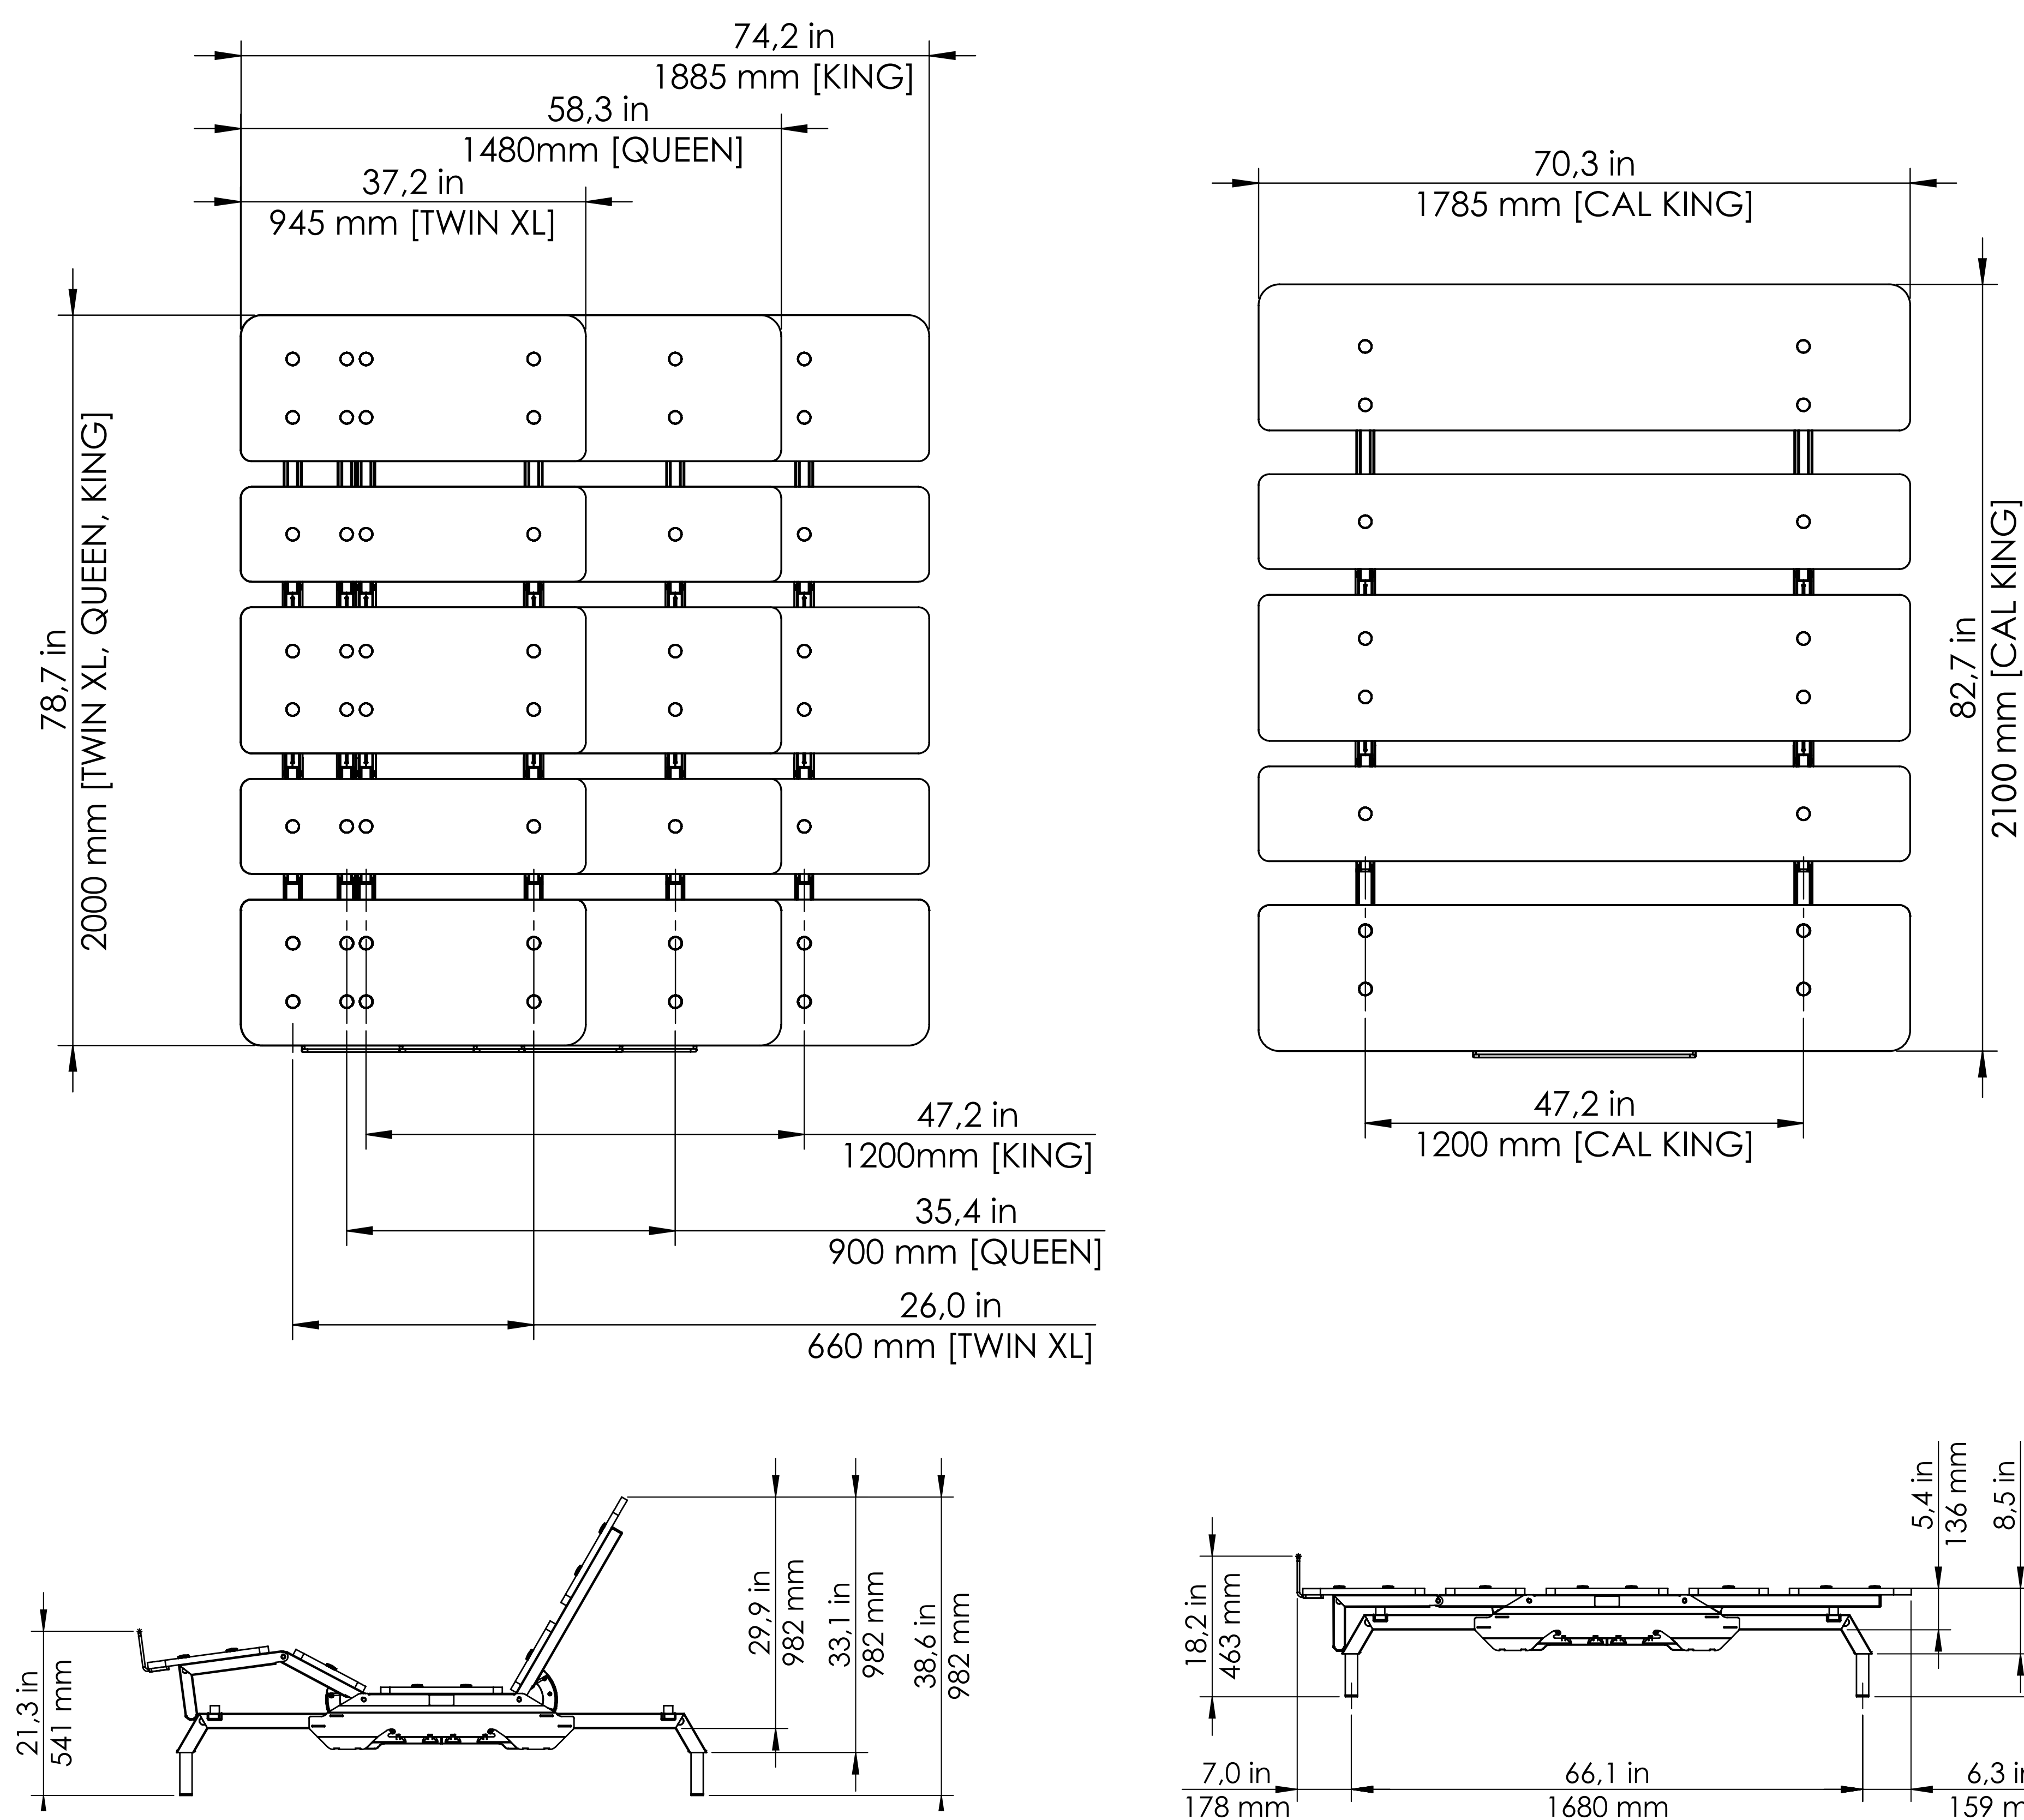

COSMO
Austin

Technical data

Input voltage	100-240 VAC 3A
Rated input current	2.2 A
Standby power consumption	1.8 W
Ambient conditions (operation)	+5 °C to +40 °C at max. 68% relative air humidity (non-condensing), up to an altitude of 2,000 m
Ambient conditions (transport/storage)	-25 °C to +40 °C at max. 68% relative air humidity (non-condensing). +40 °C to 60 °C at max. 32% relative air humidity (non-condensing). Temperatures of more than 40 °C for periods not exceeding 10h. Product must be acclimatised to acceptable operating conditions before assembly. Contact LOGICDATA for exact specifications.
Max. load (including mattress)*	900 lbs (454 kg)
Wireless working frequency	2,4 GHz
IP Protection (IEC 60529)	IP20
Applicable standards	RoHS 2011/65/EU | FCC CFR 47 Part 15 Subpart B/C | Dodd-Frank Wall Street Reform and Consumer Protection Act
Immunity to ESD interference (EN 61000-6-2)	Conducted discharge: level 4 | 8kV Air discharge: level 4 | 15kV

* Max. Load may vary depending on Input Voltage

Contact Headquarters

LOGICDATA Electronic & Software Entwicklungs GmbH
Wirtschaftspark 18, 8530 Deutschlandsberg, office.at@logicdata.net

North America

LOGICDATA North America Inc., 5300 Broadmoor Ave SE,
Suite D, Grand Rapids, MI 49512, USA, office.na@logicdata.net

www.logicdata.net