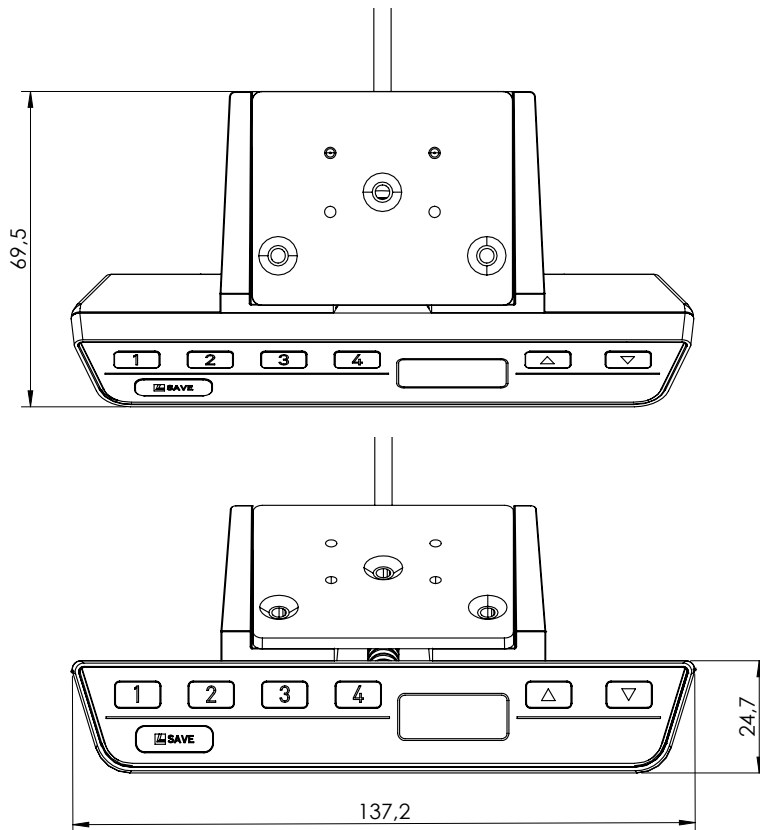

TECHNICAL DATA

Supply voltage	5 V DC $\pm$ 10%
Current Consumption (average)	75 mA
Cable length	1 800 mm
Dimensions (l x w x h)	69.5 mm x 137.2 mm x 24.7 mm (2.736 " x 5.404 " x 0.974 ")
Ambient conditions during operation	+5 °C to +40 °C at max. 68% relative air humidity (non-condensing), up to an altitude of 2,000 m.
Ambient conditions during transport and storage	-25 °C to +40 °C at max. 68% relative air humidity (non-condensing). +40 °C to +60 °C at max. 32% relative air humidity (non-condensing). Temperatures of more than 40 °C for periods not exceeding 10h. Product must be acclimatised to acceptable operating conditions before assembly. Contact LOGICDATA for exact specifications.
Compatibility	See Compatibility Table
Degree of protection (IEC 60529)	IP 20
Standards and regulations	EMC directive 2014/30/EU RoHS directive 2011/65/EU
Order Code	HSU-C-FL-SM-y-z

..... Reserved, standard is blank
..... Customer Code, up to 3 characters, standard is "LD"