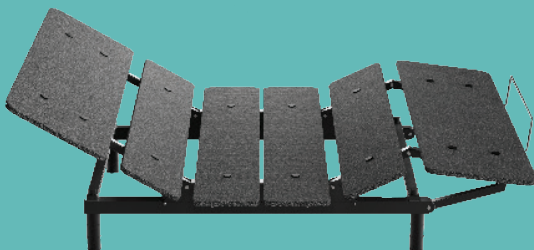

COSMO
Sydney

ADJUSTABLE BED
FRAME

COSMO
Sydney

Pure and Simple.

The COSMO Sydney is inspired by the wide beaches, unique architecture, and endless sunshine of Australia's vibrant, up-and-coming jewel. Developed with compact, inner-city dwellings in mind, the frame was built to provide singles and young couples with a space to work, to play, and to live.

The COSMO Sydney is a sanctuary for young, urban households with an eye for stunning ergonomic design. Although every version of the Sydney provides smooth, up/down motion and programmable memory positions, the Comfort variant gives users that something extra: USB ports, underbed lighting and Bluetooth/app connectivity. In either variant, it's an ideal furnishing that saves cost, space, and fuss.

The minimalistic COSMO Sydney not only provides the flexibility that users desire, it does so via a low-profile design that means moving the bed – from room to room or to whole new living spaces – incredibly simple. In fact, a single person can assemble the entire bed frame in just a few minutes.

CHILD LOCK

Effective protection against unintended or unauthorized use.

PRE-SET FLAT POSITION BUTTON

Move gently to a sleeping position with just one touch.

2 PRE-DEFINED MEMORY POSITIONS

Enjoy anti-snore or zero-gravity mode, or set your own.