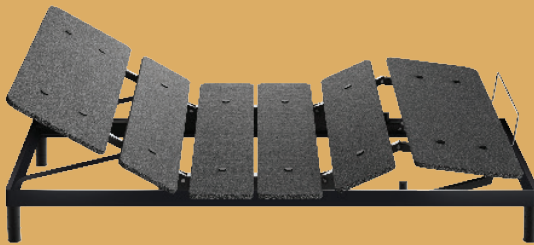

COSMO
Vienna

ADJUSTABLE
BED FRAME

COSMO
Vienna

Goodnight, Vienna.

Sophistication is defined by quality: a nonchalant refinement that runs through every aspect of its subjects' character. No city embodies this quite like Vienna, a city that appeals to the part of our soul that recognizes beauty and comfort: a worthy inspiration for COSMO Line.

All COSMO Vienna models feature nightstand reach – the only compact and shippable adjustable on the market to do so – ensuring exceptional functionality and ultimate convenience. With the expansive Vienna Luxe, users gain even more features, including USB ports, vibration massage, an underbed light and Bluetooth/app connectivity.

PRE-SET FLAT POSITION BUTTON

Move gently to a sleeping position with just one touch.

2 PRE-DEFINED MEMORY POSITIONS

Enjoy anti-snore or zero-gravity mode, or set your own.

CHILD LOCK

Effective protection against unintended or unauthorized use.

COSMO VIENNA

The only compact, shippable base with Nightstand Reach.

NIGHTSTAND REACH

Bed position won't move forward in motion: essentials are always at hand.

ZERO-CLEARANCE

Platform-friendly design that allows for maximum customization and use without legs.